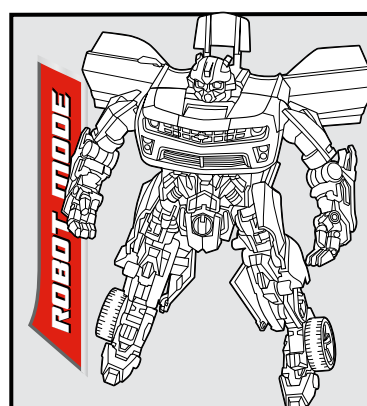

TRANSFORMERS

DARK OF THE MOON

AGES 5+

32033/32032 ASST.

AUTOBOT

INTERMEDIATE

BUMBLEBEE

LEVEL: 1 2 3

NOTE: Some parts are made to detach if excessive force is applied, and are designed to be reattached if separation occurs. Adult supervision may be necessary for younger children.

CHANGING TO ROBOT

Reverse order of instructions to convert back to vehicle.