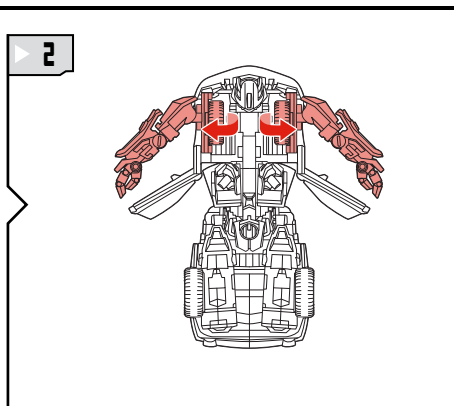

TRANSFORMERS

DARK OF THE MOON

AGES 5+

32033/32032 ASST.

AUTOBOT

INTERMEDIATE

BUMBLEBEE

LEVEL: 1 2 3

NOTE: Some parts are made to detach if excessive force is applied, and are designed to be reattached if separation occurs. Adult supervision may be necessary for younger children.

CHANGING TO ROBOT

Reverse order of instructions to convert back to vehicle.