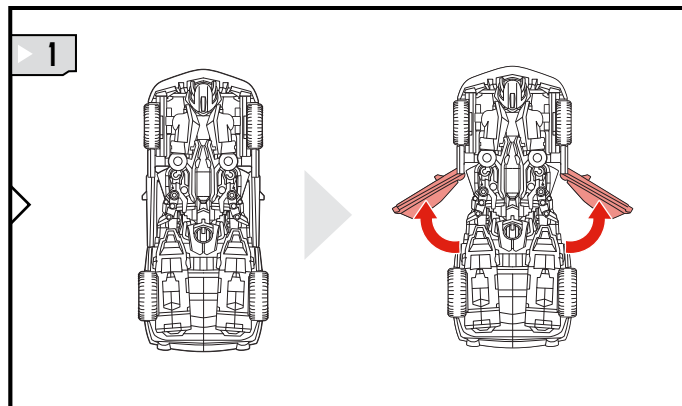

TRANSFORMERS

DARK OF THE MOON

AGES 5+

32033/32032 ASST.

AUTOBOT

INTERMEDIATE

BUMBLEBEE

LEVEL: 1 2 3

NOTE: Some parts are made to detach if excessive force is applied, and are designed to be reattached if separation occurs. Adult supervision may be necessary for younger children.

CHANGING TO ROBOT

Reverse order of instructions to convert back to vehicle.