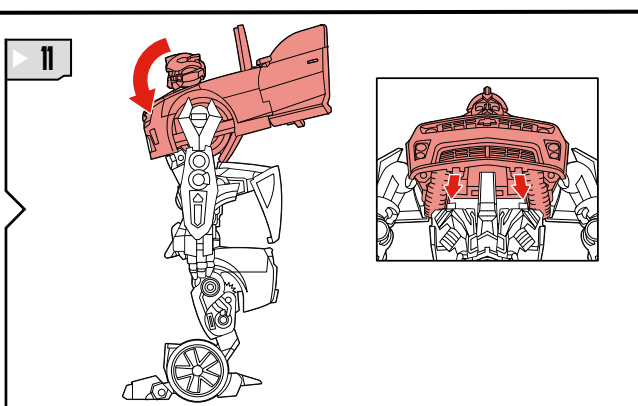

TRANSFORMERS

DARK OF THE MOON

AGES 5+

32033/32032 ASST.

AUTOBOT

INTERMEDIATE

BUMBLEBEE

LEVEL: 1 2 3

NOTE: Some parts are made to detach if excessive force is applied, and are designed to be reattached if separation occurs. Adult supervision may be necessary for younger children.

CHANGING TO ROBOT

Reverse order of instructions to convert back to vehicle.