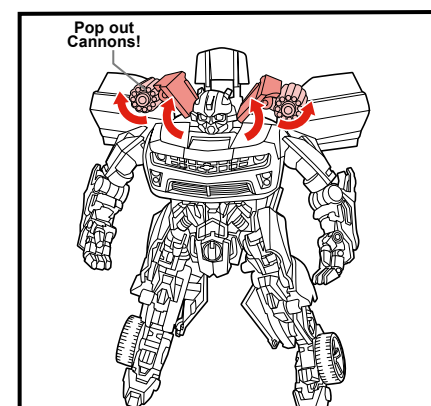

TRANSFORMERS

DARK OF THE MOON

AGES 5+

32033/32032 ASST.

AUTOBOT

INTERMEDIATE

BUMBLEBEE

LEVEL: 1 2 3

NOTE: Some parts are made to detach if excessive force is applied, and are designed to be reattached if separation occurs. Adult supervision may be necessary for younger children.

CHANGING TO ROBOT

Reverse order of instructions to convert back to vehicle.